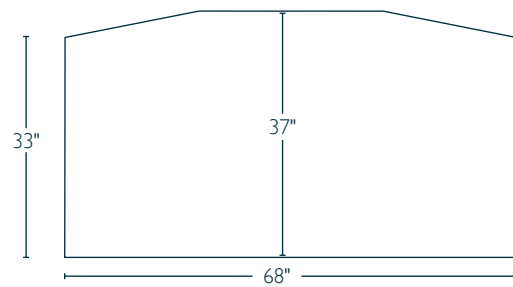

Executive Desk Item #: LA-210

Features

1 file drawer, 2 storage drawers, pencil drawer.

- 68"w x 37"d
- Hardware: AMBP-4235-WID
- Wood: Brown Maple with Michaels Cherry stain.