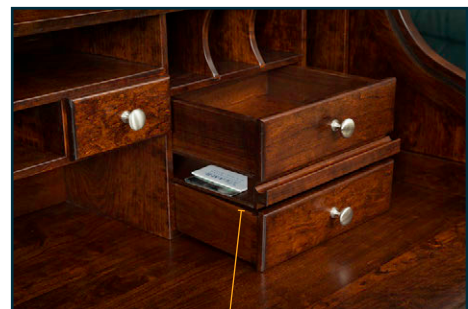

Roll Top Desk Item #: LA-162-RT

Features

Comes standard with 2 file drawers, 4 storage drawers, 2 writing boards, and 1 pencil drawer in kneespace. Rolltop has 4 drawers, various compartments for letters, paper, and books, and 2 small secret compartments.

- 66"w x 29"d x 47¼"h overall
- Hardware: P-2280-SN pulls & K-800 knobs
- Wood: Sap Cherry with Burnt Umber stain
- Also available as base only (LA-162-B). See price list.