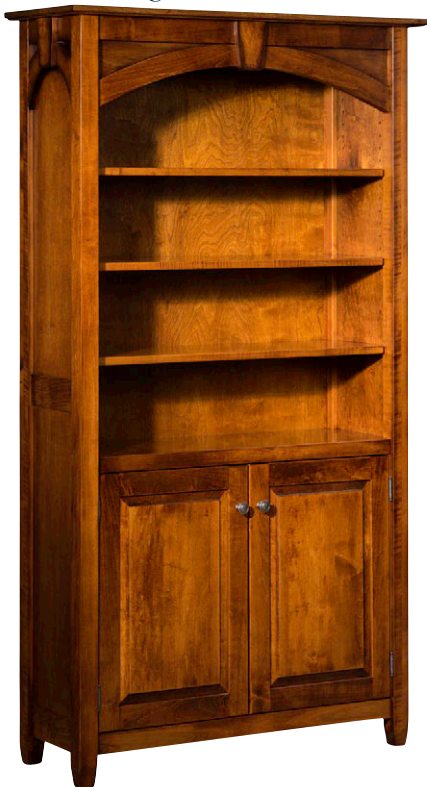

Item #: LA-52-T

Traditional

Item #: LA-31

Westlake

Item #: LA-105-WD

Bookcases

Westlake

Item #: LA-105-72

Cascade

Item #: LA-282-72

Ensinada

Item #: LA-259-72-SLD

Kensing

Item #: LA-276-72-WD

Bellamy

Item #: LA-179-72

Also available as an
Executive Desk (LA-322-E)

Wall Desk Item #: LA-322-WD

Features

1 file drawer & 2 storage drawers on each side. Pencil drawer in kneespace. All drawers 22"d with full extension slides. Ebony inlays in face frame.