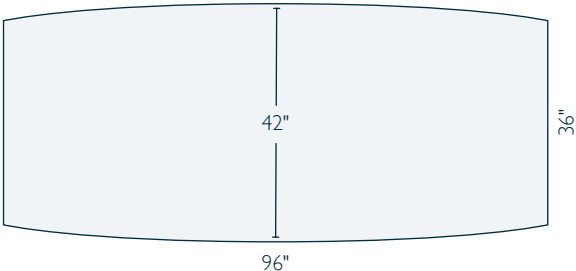

Conference Table Item #: LA-161-96

Features

- 96"w x 42"d x 30"h overall
- Wood: Sap Cherry with Acres stain.

Also Available

42" x 72" size (LA-161-72) & a 48" x 108" size (LA-161-108). See price list.

Berkshire Chair Item #: LA-501-F

Features

1. Short arms & gas lift.
2. Wood: Cherry with Burnt Umber stain. Not available in Sap Cherry.
   - Fabric: 4-112 K001