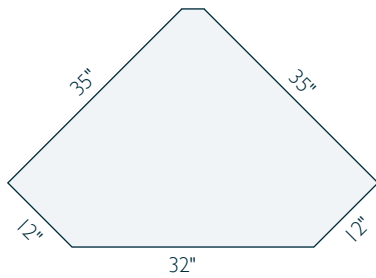

Also available in a larger size:

Desk Item #: LA-03

- 60"w x 32"d x 30"h

Desk Item #: LA-15

Features

Open leg desk with 26" keyboard pullout and 1 small drawer. Available with 5/8" or 1 1/4" slats.

- 52"w x 26"d
- Hardware: D-529-BL
- Wood: Oak with Medium Walnut stain.